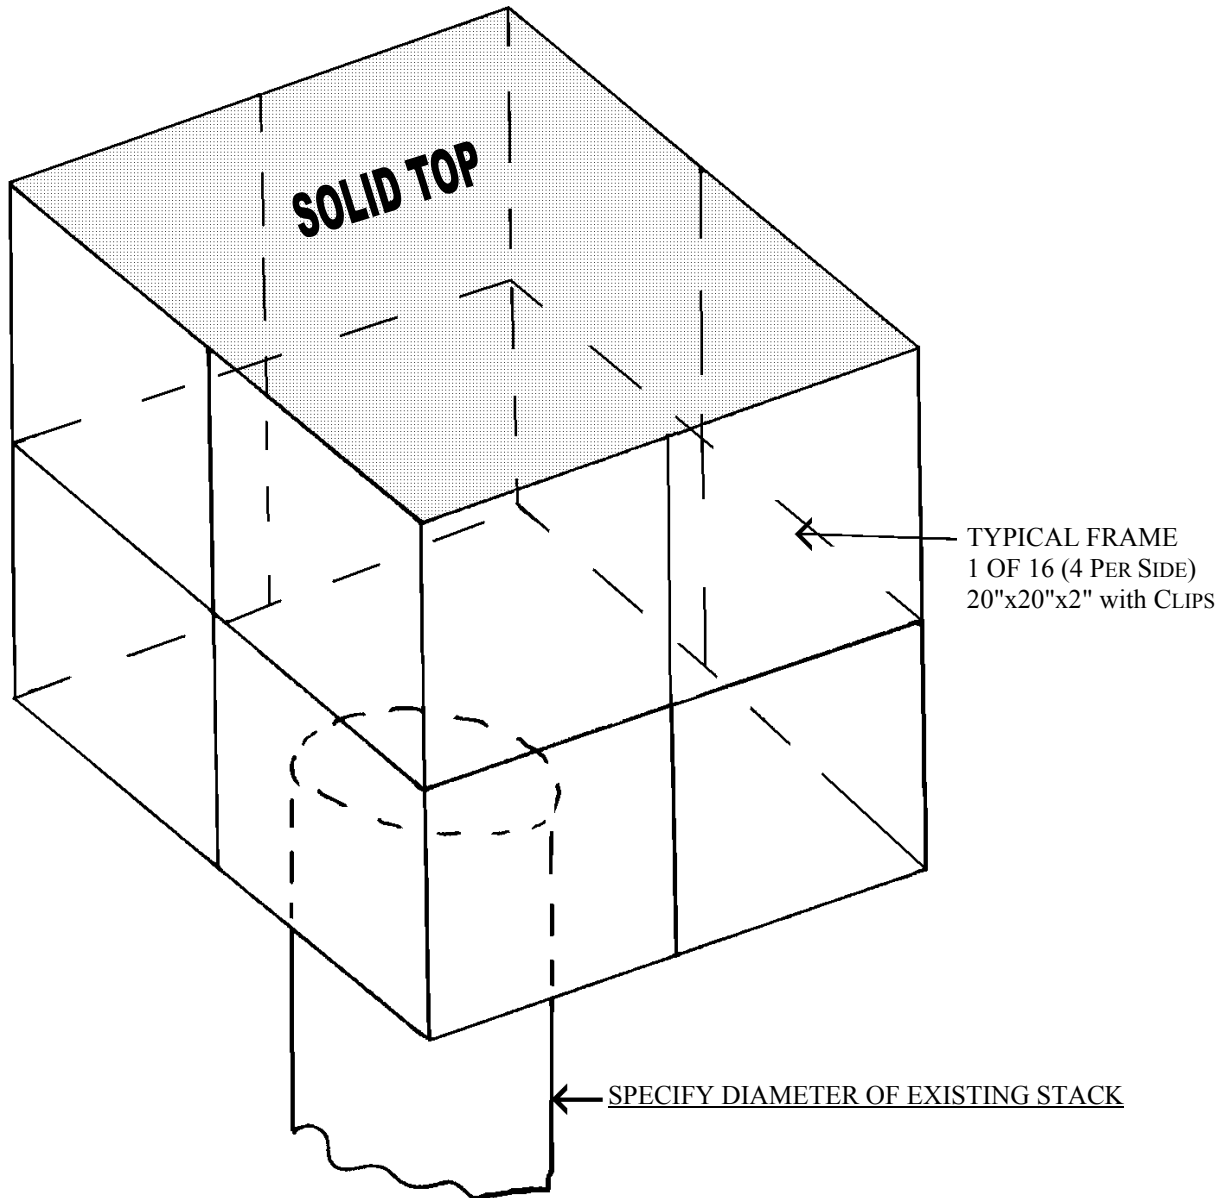

FLORENCE FILTER CORPORATION

"30 Years of Filter Excellence"

530 W. Manville • Compton • California 90220
(310) 637-1137 • FAX (310) 631-4323 • (800) 776-2021

ADAPTER BOX – ROOF TOP

18 GAUGE GALVANIZED STEEL
FOR ABSOLUTES 12" DEEP USE 6" DEEP FRAMES
6" DEEP USE 4" DEEP FRAMES