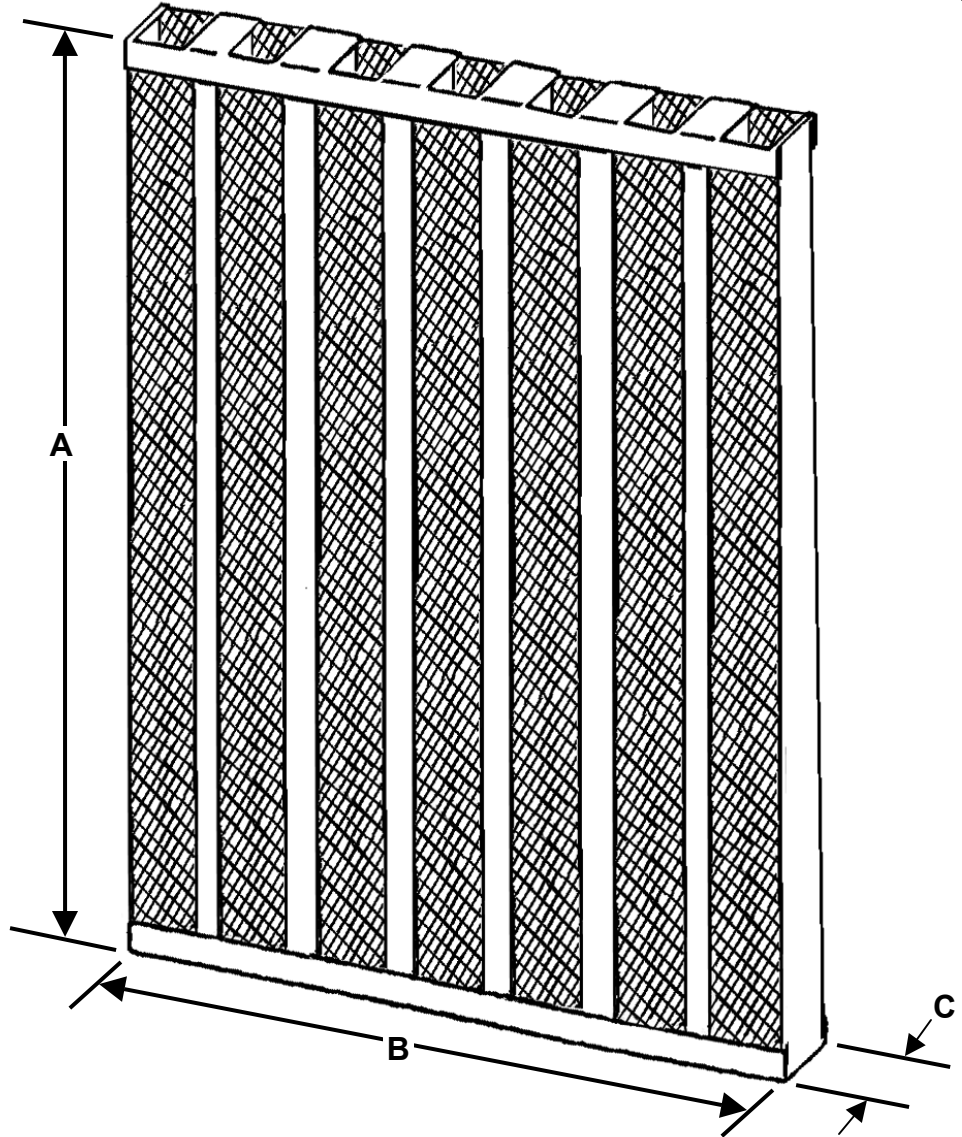

FLORENCE FILTER CORPORATION

"Air Filtration Products since 1971"

530 W. Manville • Compton • California 90220
 (310) 637-1137 • FAX (310) 631-4323 • (800) 776-2021

THE ONE INCH
 ACTIVATED
 CARBON PARTIAL
 BYPASS FILTERS
 FEATURE:

LOW PRESSURE
 DROP COMBINED
 WITH HIGH AIR
 FLOW HANDLING
 CAPABILITIES

MODEL NUMBER	ACTUAL SIZE			CAPACITY	
	A	B	C	CFM	INCHES W.G.
Pb-1-1620	19 ⁵ / ₈	15 ⁵ / ₈	1	650	0.1
Pb-1-1625	24 ⁵ / ₈	15 ⁵ / ₈	1	800	0.1
Pb-1-2020	19 ⁵ / ₈	19 ⁵ / ₈	1	800	0.1
Pb-1-2025	24 ⁵ / ₈	19 ⁵ / ₈	1	1000	0.1
Pb-1-2424	23 ⁵ / ₈	23 ⁵ / ₈	1	1250	0.1