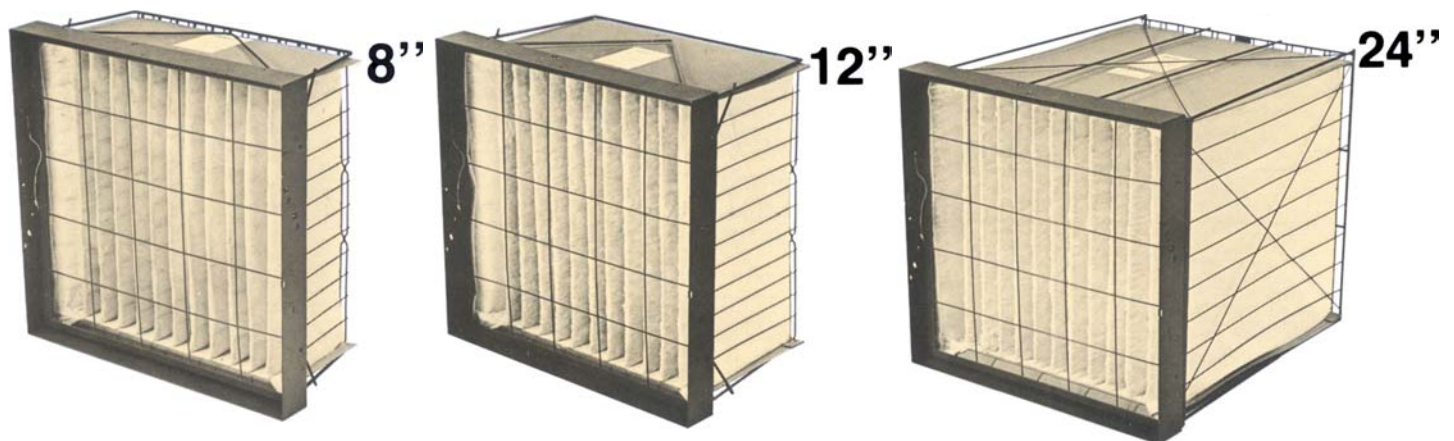

DISTRIBUTED BY:

FLORENCE FILTER CORPORATION

"30 Years of Filtration Excellence"

530 W. Manville • Compton • California 90220
(310) 637-1137 • FAX (310) 631-4323 • (800) 776-2021