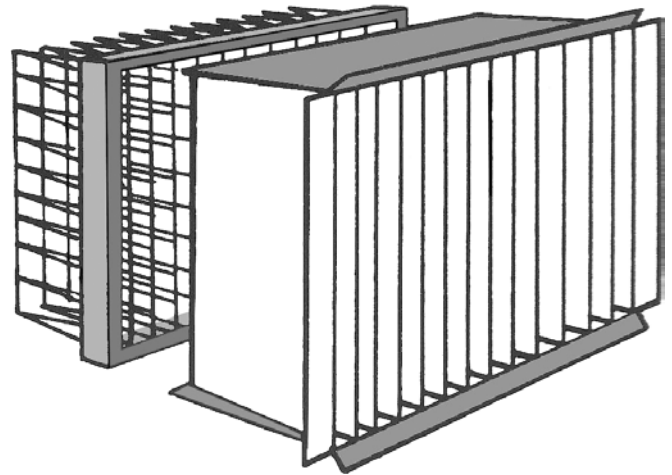

Deep Pleats

FGI Deep Pleat medium and high efficiency type air filters are available in five filtering efficiencies covering the complete spectrum of filtration. Based on ASHRAE STANDARD 52-68 (using atmospheric dust) types 40 and 60 (cotton/rayon) with special dust holding additive E-7, have an average efficiency of 40% and 60% respectively. Thus, they effectively remove contaminants such as pollens, molds, fly ash and all other impurities representing 5-10 micron sized particles.

Bacteria, oil smoke, fumes and other air suspended pollutants, ranging from 1-5 microns in size, in addition to the larger particles (pollens, molds, fly ash etc.) can be cleansed from the air through the use of high efficiency glass fiber FGI Deep Pleats. These are available in 45%, 60%, 85% and 95% average efficiencies (ASHRAE STANDARD 52-68)

All FGI Deep Pleats are used in hardware assemblies encompassing a filter holding frame, sealer frame and a

wire retainer for support of the filter cartridge. Media of all efficiencies are bonded to .65 caliber solid kraft fiberboard.